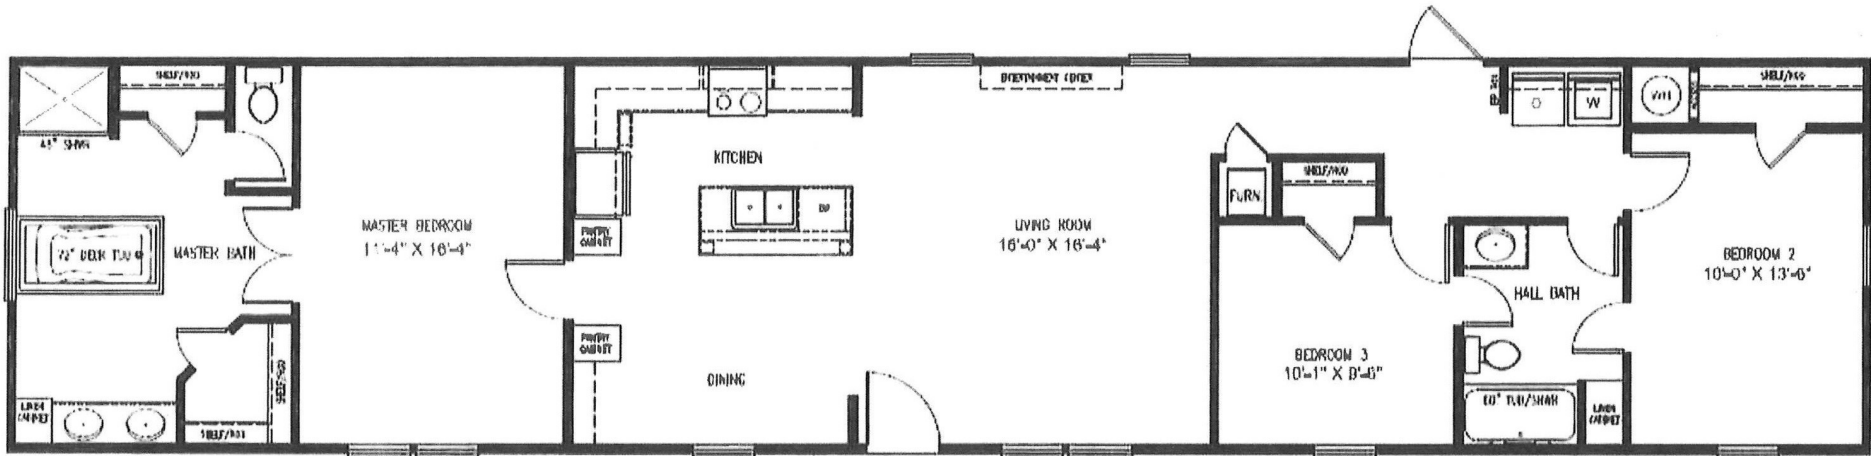

# THE DIMAS

18' x 80' - 3 Bedroom / 2 Bathroom

[www.newvisionmfg.com](http://www.newvisionmfg.com)

## STANDARD FEATURES

- ◆ **Metal Roof (R-Panel)**
- ◆ **2X4 Interior & Exterior Walls**
- ◆ **Solid Wood Cabinet Doors/Drawers**
- ◆ **Smart Board Siding**
- ◆ **11-11-28 Insulation**
- ◆ **Ceramic Lavatories**
- ◆ **42" Overhead Cabinets**
- ◆ **Thermal Pane Windows**
- ◆ **8' Flat Textured Ceilings**
- ◆ **Elongated Toilets**
- ◆ **Heavy Duty I-Beam Frame**
- ◆ **Recessed LED Lighting**
- ◆ **Fiberglass Tubs/Showers**
- ◆ **Insulated Duct Work**