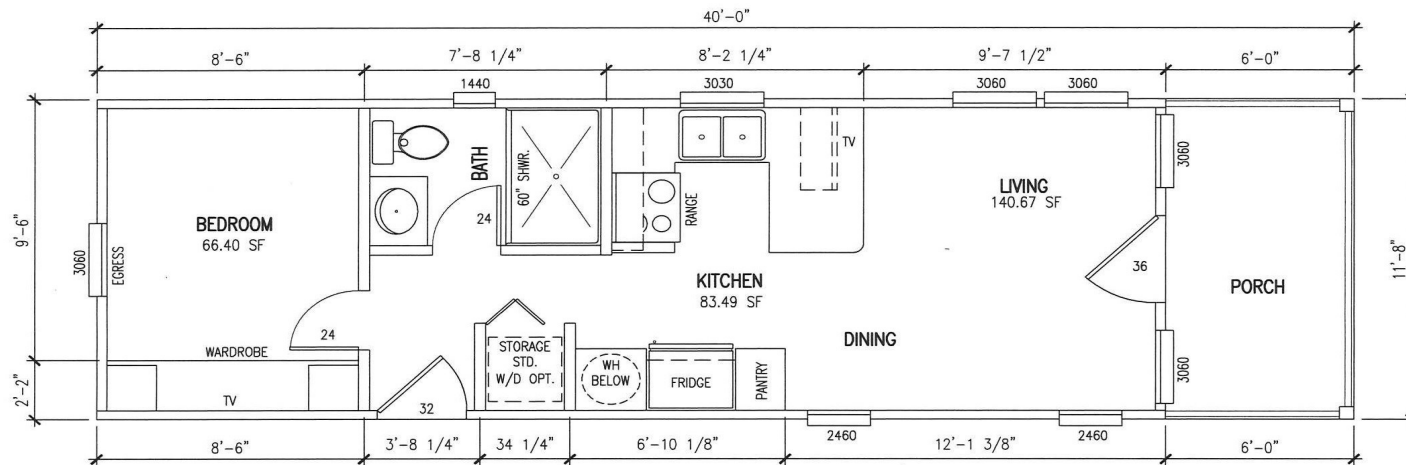

THE VAIL

12' X 40' (with Porch) - 1 Bed / 1 Bath

www.newvisionmfg.com

STANDARD FEATURES

- ◆ **Metal Roof (R-Panel)**
- ◆ **2X4 Interior & Exterior Walls**
- ◆ **Solid Wood Cabinet Doors/Drawers**
- ◆ **Smart Board Siding**
- ◆ **11-11-28 Insulation**
- ◆ **Ceramic Lavatories**
- ◆ **42" Overhead Cabinets**
- ◆ **Thermal Pane Windows**
- ◆ **Vaulted Ceilings**
- ◆ **Elongated Toilets**
- ◆ **Heavy Duty I-Beam Frame**
- ◆ **Recessed LED Lighting**
- ◆ **Fiberglass Tubs/Showers**
- ◆ **Mini Split Heating/AC Units**